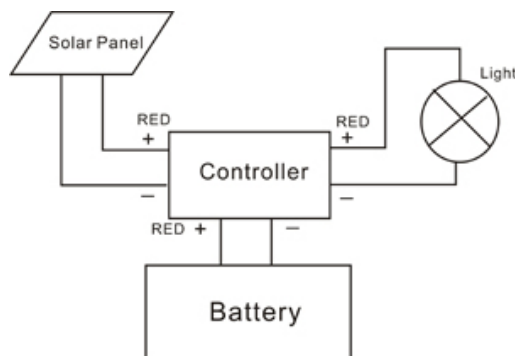

# SOLAR GARDEN LIGHT CONTROLLER CLP01

The product can automatically manage the work of Solar Panel and battery in Solar Garden Light System, which is below 6W (12V) or below 12W (24V). It's small in size and waterproof.

## I. FUNCTION:

1. Prevent the battery from over charging, over discharging and Reverse discharging to solar panel during nights.
2. Controller will start the lighting system in the evening automatically according to the surrounding luminance.
3. Controller can automatically shut down the lighting system:
  - A: Automatically shut down the light at dawn when battery is full.
  - B: Automatically shut down the light when battery is low.

## II. CONNECTION (AS INDICATED IN DIAGRAM):

1. Connect the “+”, “-” Poles of the battery to the correct wires (bottom) of controller (the RED wire is “+”).
2. Connect the “+”, “-” Poles of the solar panel to the correct wires (left) of controller (the RED wire is “+”).
3. Connect the “+”, “-” Poles of the load to the correct wires (right) of controller (the RED wire is “+”).